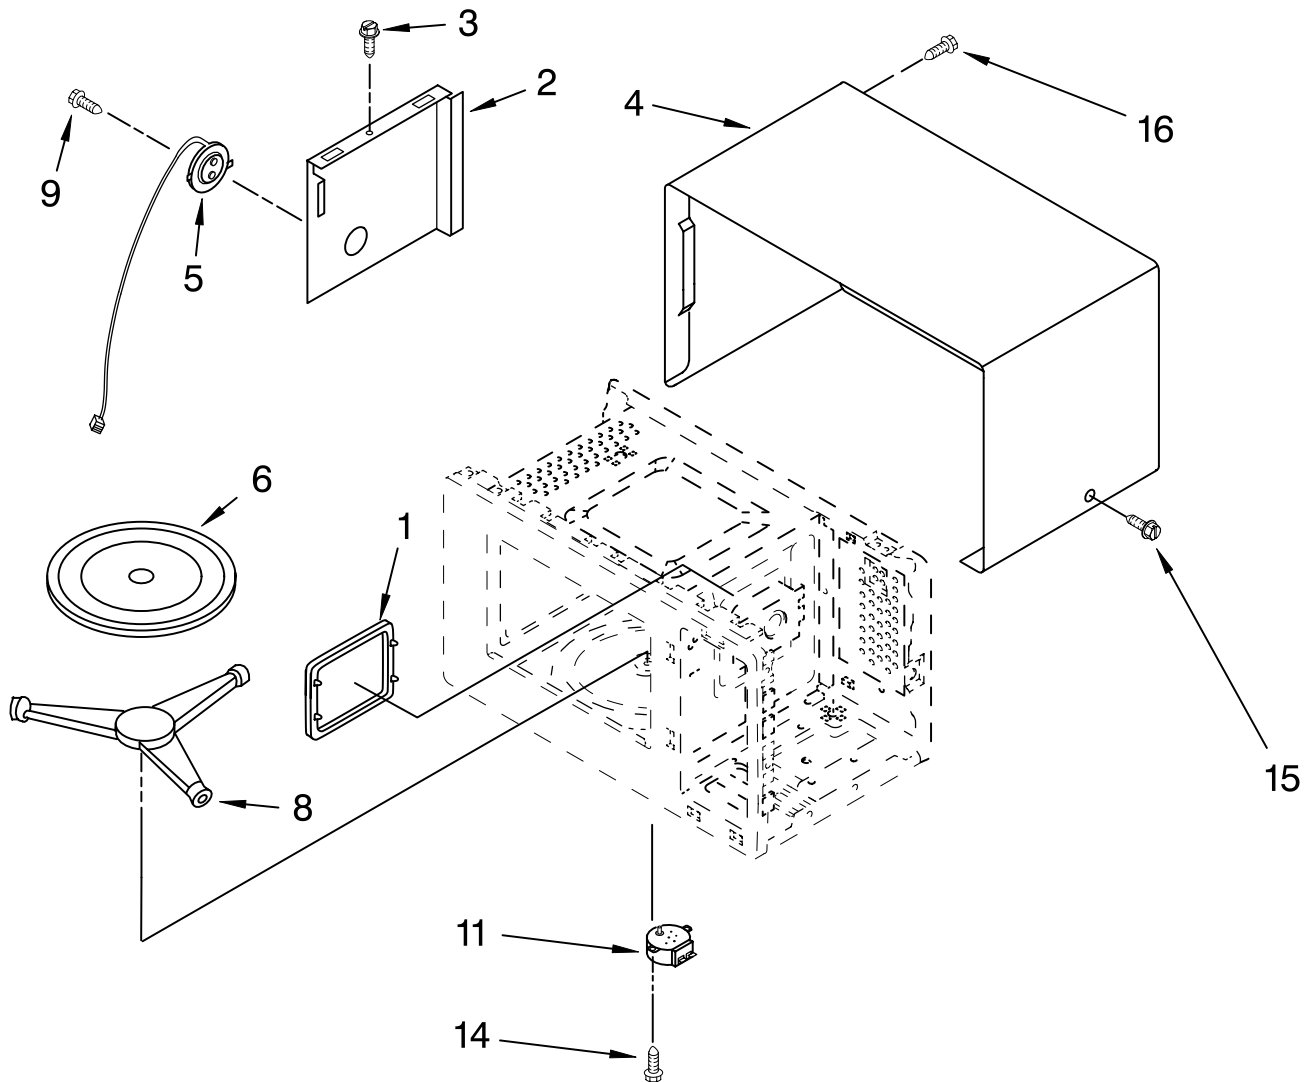

OVEN CAVITY PARTS

For Models: MT4155SPQ1, MT4155SPB1, MT4155SPT1, MT4155SPS1
(White) (Black) (Biscuit) (Stainless Steel)

Illus. No.	Part No.	DESCRIPTION
1	8184278	Canopy
2	8205457	Guide, Sensor
3	4358192	Screw
4		Outer Case
	8205454	Black
	8205453	White
	8205455	Biscuit
5	8183514	Sensor, Humidity
6	4359780	Tray, Glass
8	8205148	Turntable Support
9	4358376	Screw
11	8184283	Motor, Synchronous
14	4358188	Screw
15		Screw
	4358829	Black
	4358362	White
16	8171862	Screw

FOR ORDERING INFORMATION REFER TO PARTS PRICE LIST